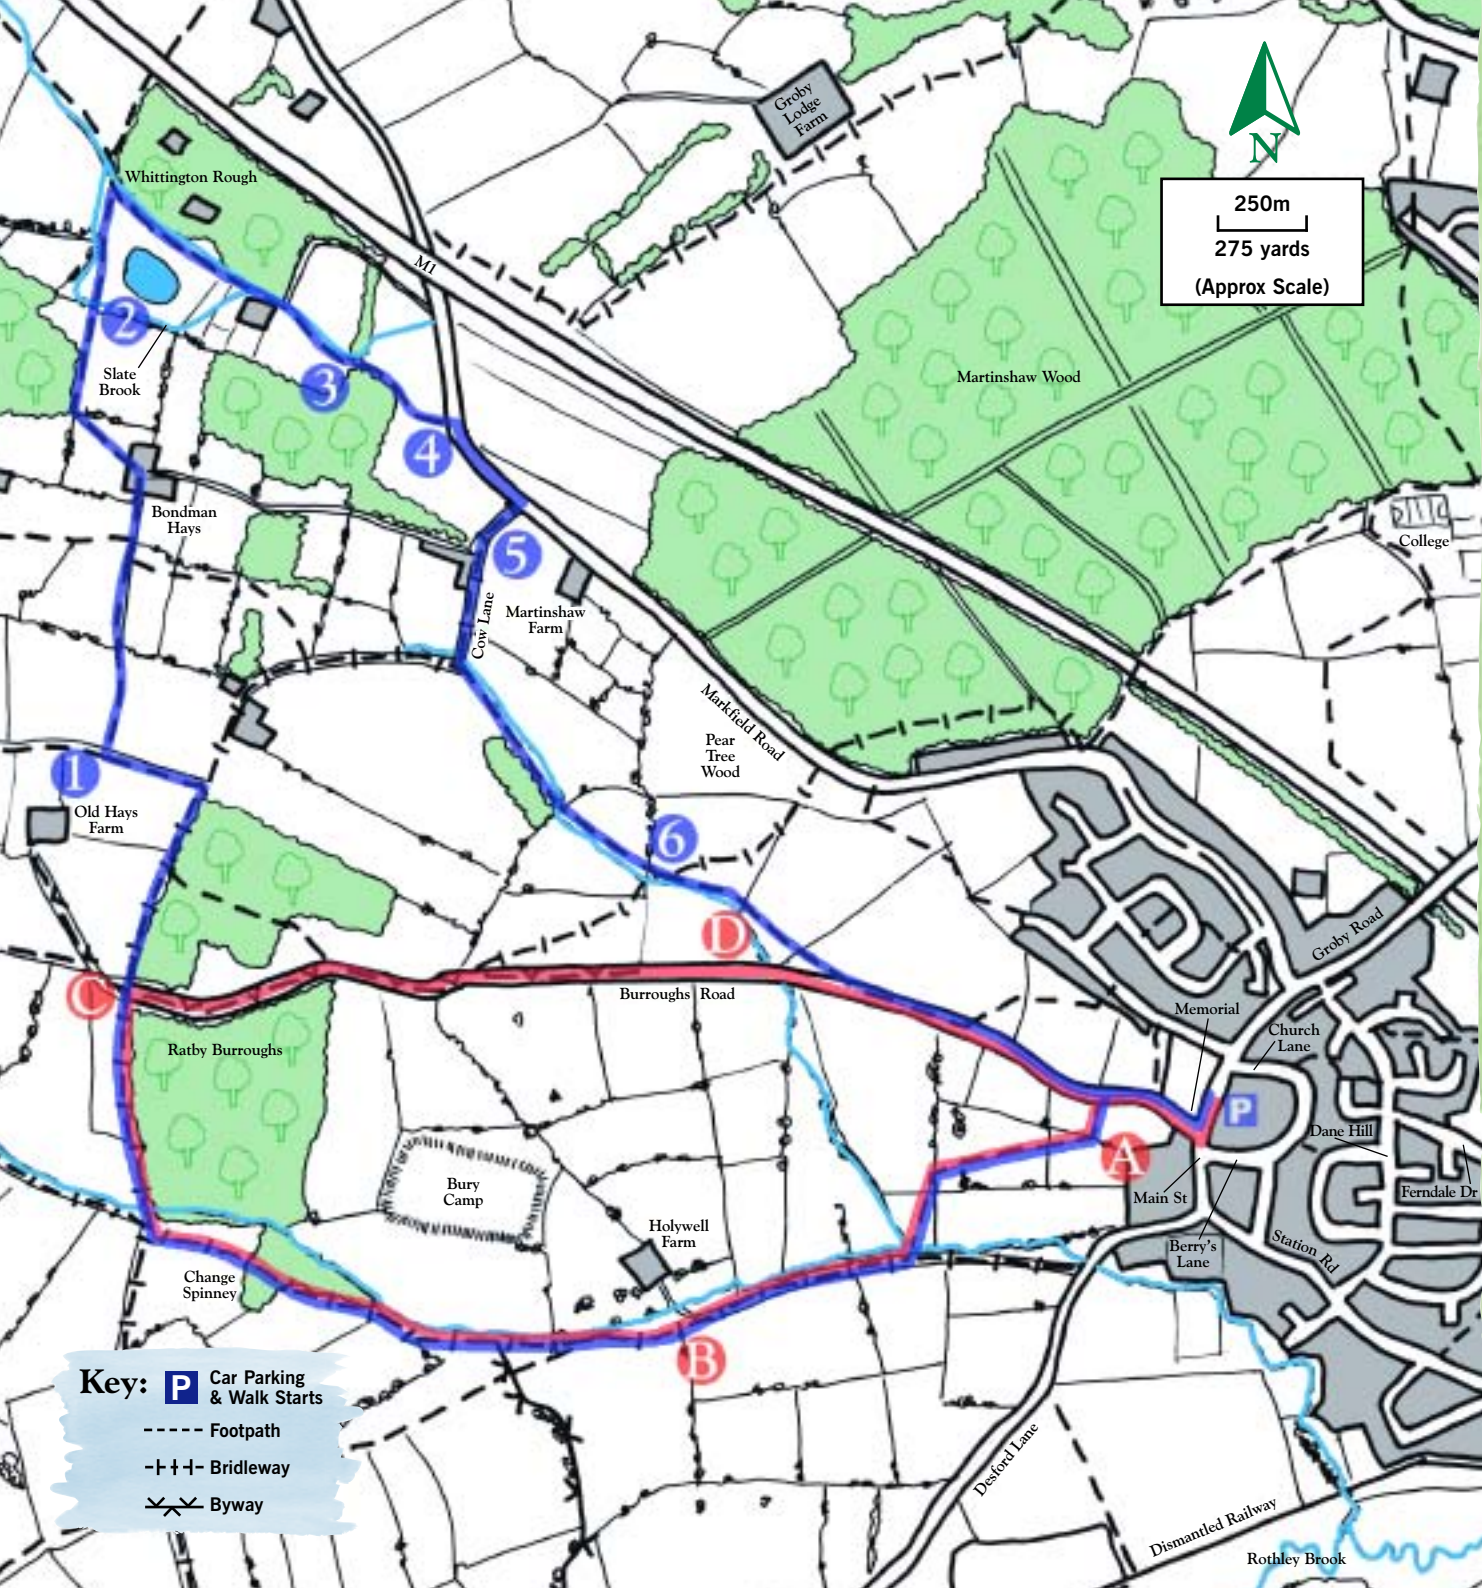

250m
275 yards
(Approx Scale)

Key: **P** Car Parking & Walk Starts
----- Footpath
-|-|- Bridleway
X/X Byway

Whittington Rough

2
Slate Brook

Bondman Hays

1
Old Hays Farm

Ratby Burroughs

Change Spinney

Bury Camp

Holywell Farm

Groby Lodge Farm

Martinshaw Wood

Martinshaw Farm

Markfield Road
Pear Tree Wood

Burroughs Road

Memorial

Church Lane

Dane Hill

Ferndale Dr

Main St

Berry's Lane

Station Rd

Desford Lane

Dismantled Railway

Rothley Brook

College

Groby Road

M1

Cow Lane

D

A

B