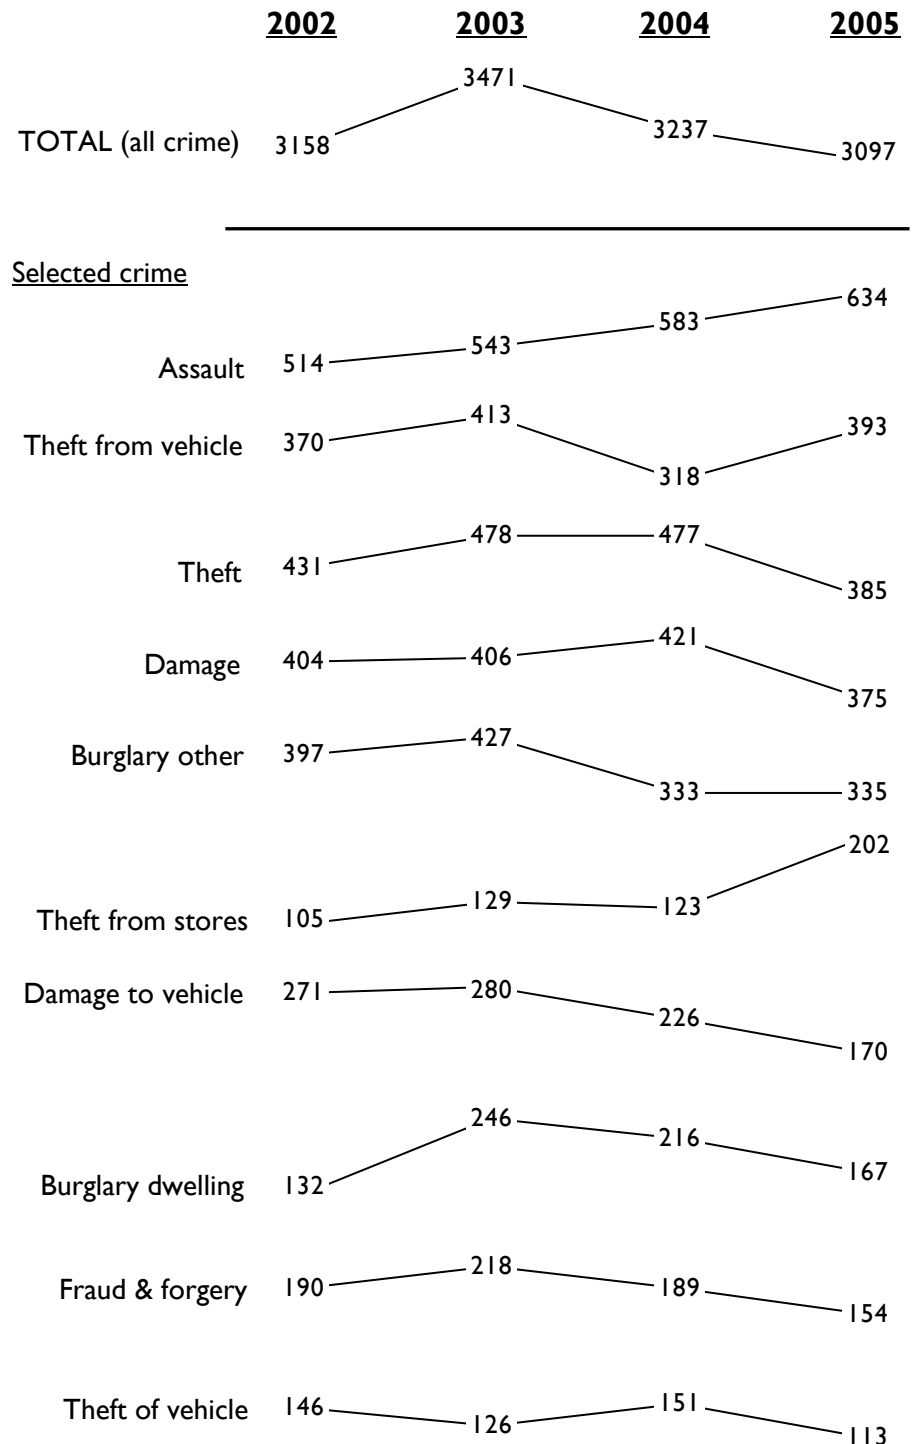

Crime Update 2005: Melton Borough

There were fewer offences recorded by the police in Melton Borough in 2005 than in any of the three previous calendar years. There was an increase in assault offences whilst the biggest reductions were in vehicle crime and burglary dwelling.

The trend lines (right) show the number of recorded offences in Melton Borough for the last four calendar years. The total number of offences is shown separately at the top and then selected crime categories are shown below that, ranked by the number of offences recorded in 2005 (highest at the top).

All recorded crime has fallen 4.3% in 2005 compared to the previous year and continued the downward trend from 2003.

The number of recorded assaults continued to steadily increase in 2005.

In 2005 offences of theft from vehicles resumed similar levels to 2002 and 2003 following a four year low in 2004.

Offences for damage and for theft both fell for the first time in 2005.

Burglary other (including, sheds/ garages and commercial properties) remained stable in 2005.

There was a sharp increase in theft from stores, up nearly two-thirds (64%) in 2005.

Damage to vehicle, burglary dwelling and fraud and forgery show a consistent year-on-year fall in the last three years following a four year high in 2003.

Theft of vehicle fell by a quarter in 2005 although the four year trend shows a fluctuating pattern.

Source: Leicestershire Constabulary, CIS

* Not all categories which contribute to the total crime figure are shown here. This is a selection of the major contributory crime categories.

Produced by: Jon Adamson, Research & Information Team, Leicestershire County Council. Tel. 0116 265 7419, email jadamson@leics.gov.uk or visit www.leics.gov.uk/statistics.