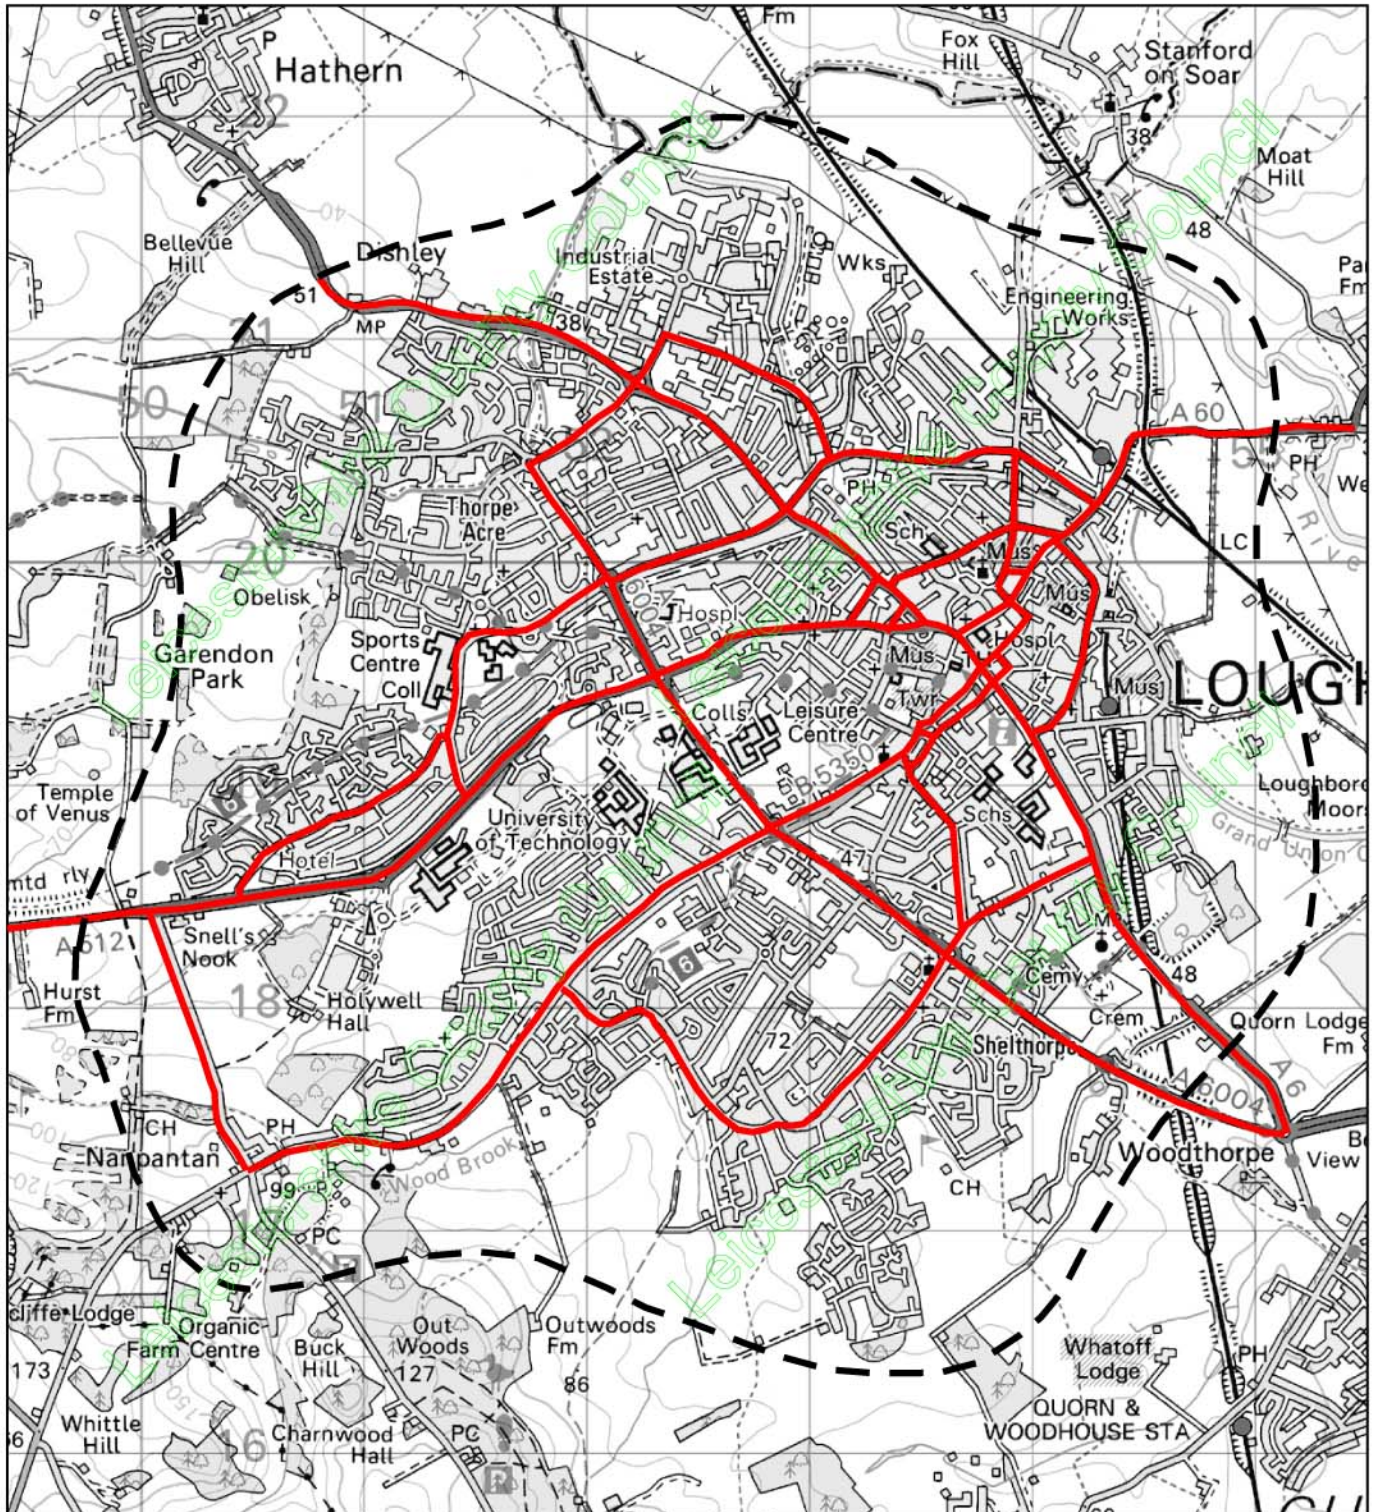

**Figure 12.2**  
**Loughborough road network**

Not to scale

© Crown copyright 2006. All rights reserved  
 Use of this image is limited to viewing on-line and printing one copy.  
 Leicestershire County Council. LA100019271

**Key**

- ITIS network on which congestion is measured
- - - - - Congestion monitoring boundary