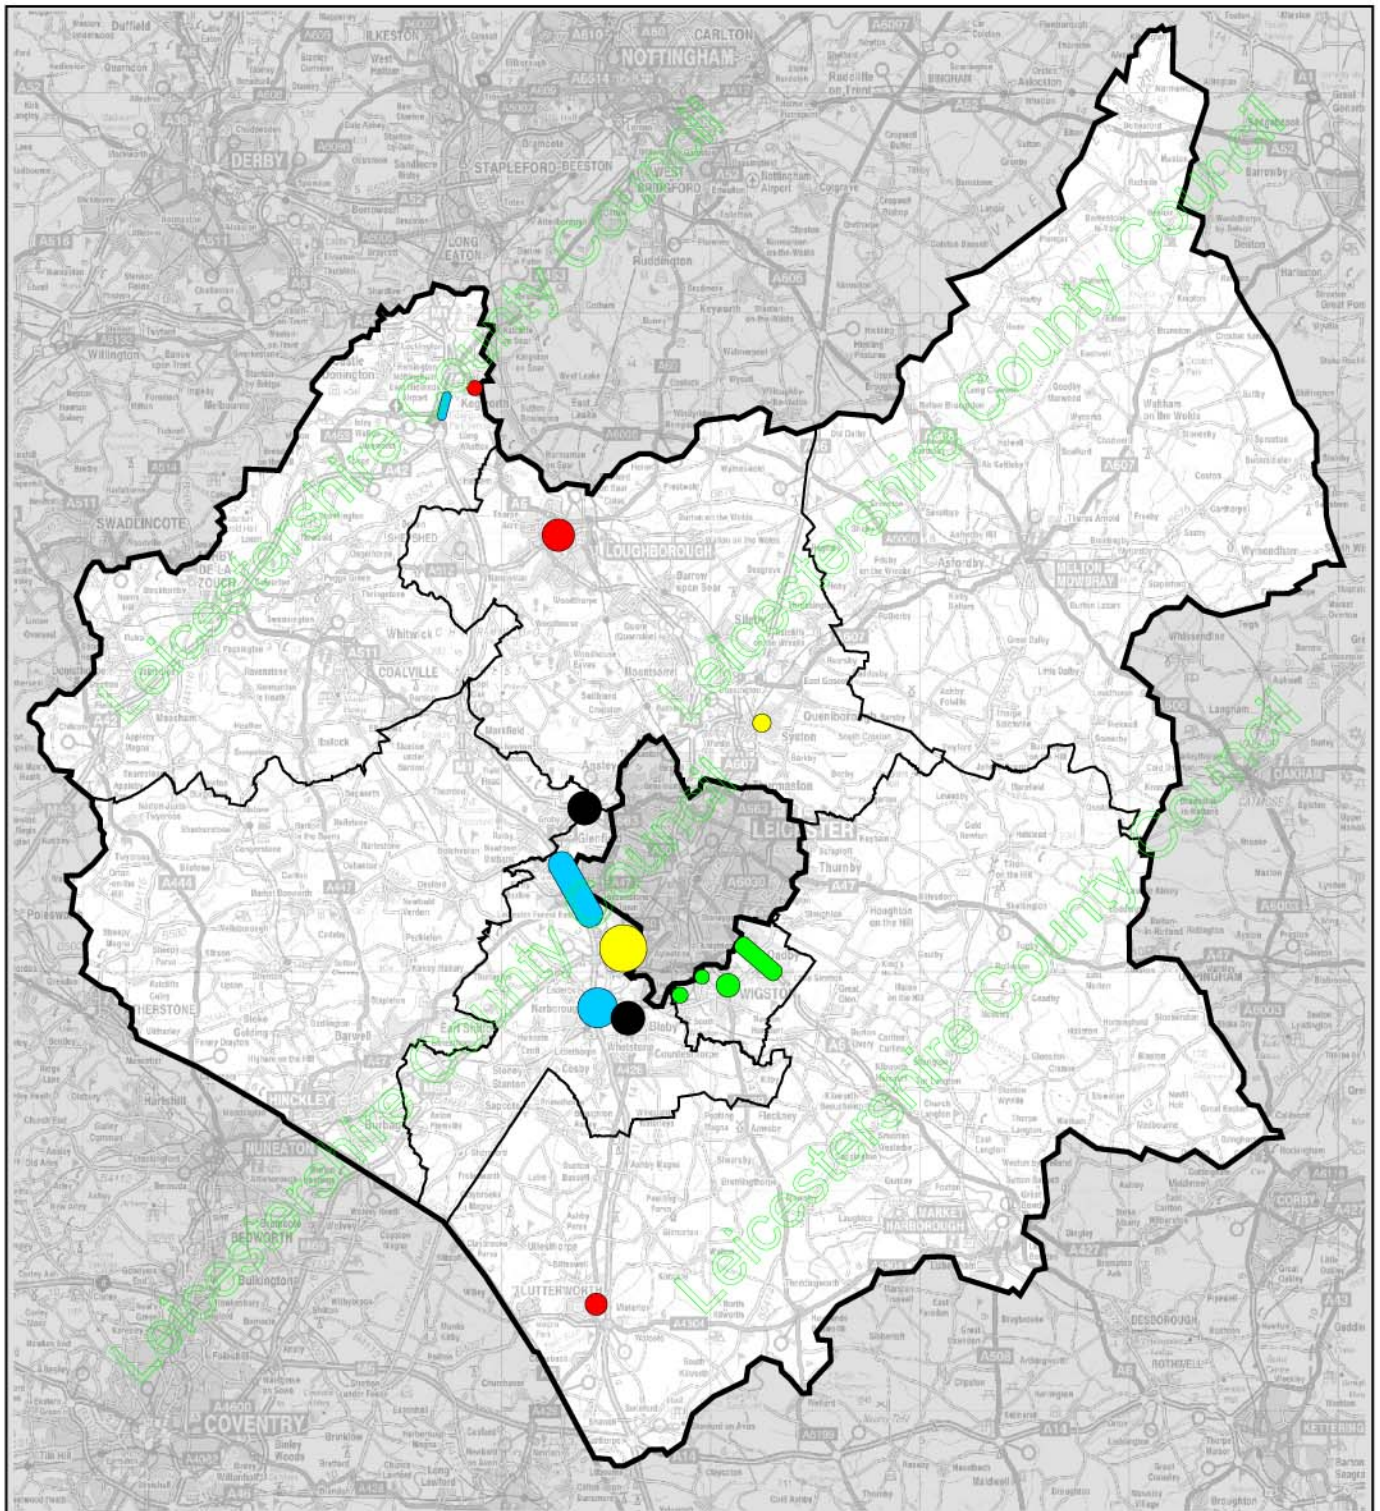

Figure 7.2
Air quality management areas

Key

- Local traffic AQMAs with LTP action plans
- Local traffic AQMAs without LTP action plans
- Local traffic AQMAs where revocation is expected
- Motorway traffic AQMAs
- Recently declared AQMAs

Not to scale

© Crown copyright 2006. All rights reserved
 Use of this image is limited to viewing on-line and printing one copy.
 Leicestershire County Council. LA100019271