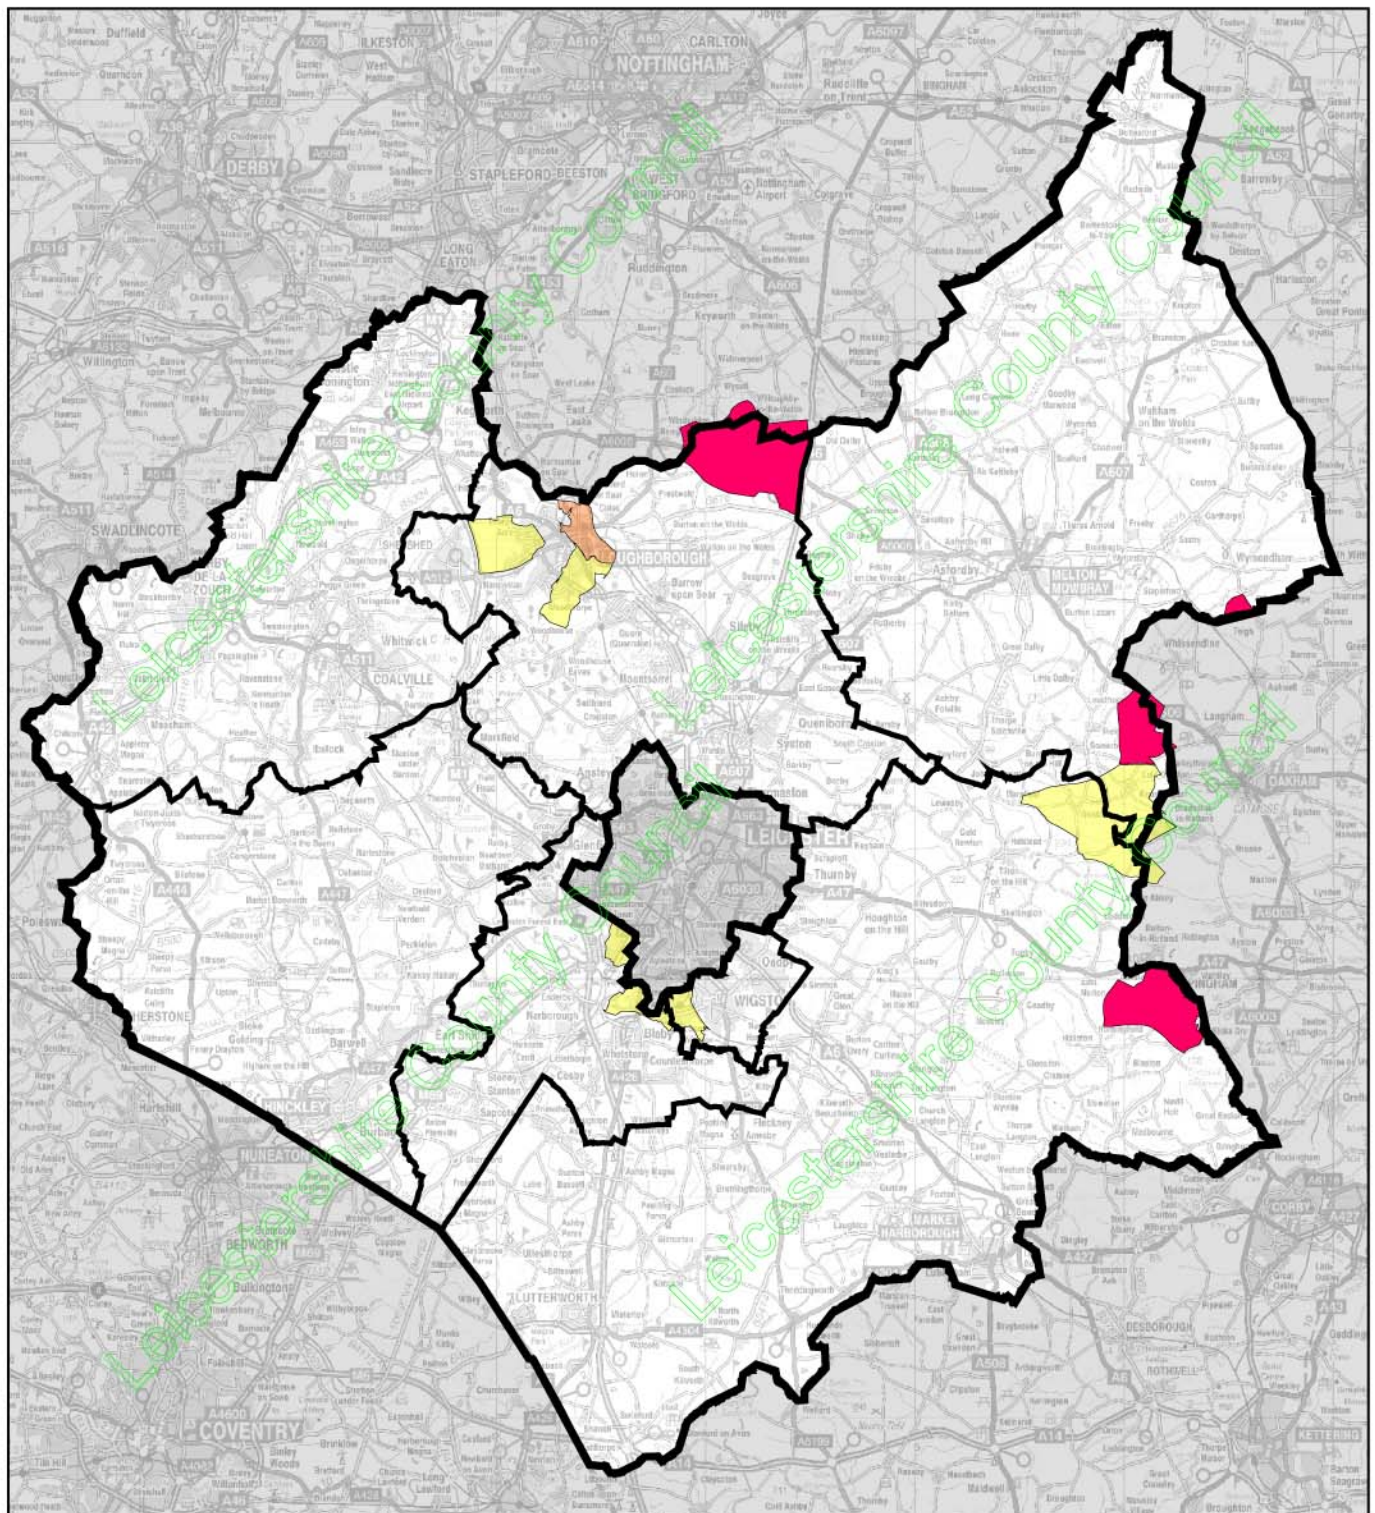

**Figure 5.3**  
**Claimants of job seekers' allowance**

**Key**

Postcode areas where more than 2% of the population claim Job Seekers' Allowance

- 4 to 7% claimants
- 3 to 4% claimants
- 2 to 3% claimants

Not to scale

© Crown copyright 2006. All rights reserved  
 Use of this image is limited to viewing on-line and printing one copy.  
 Leicestershire County Council. LA100019271