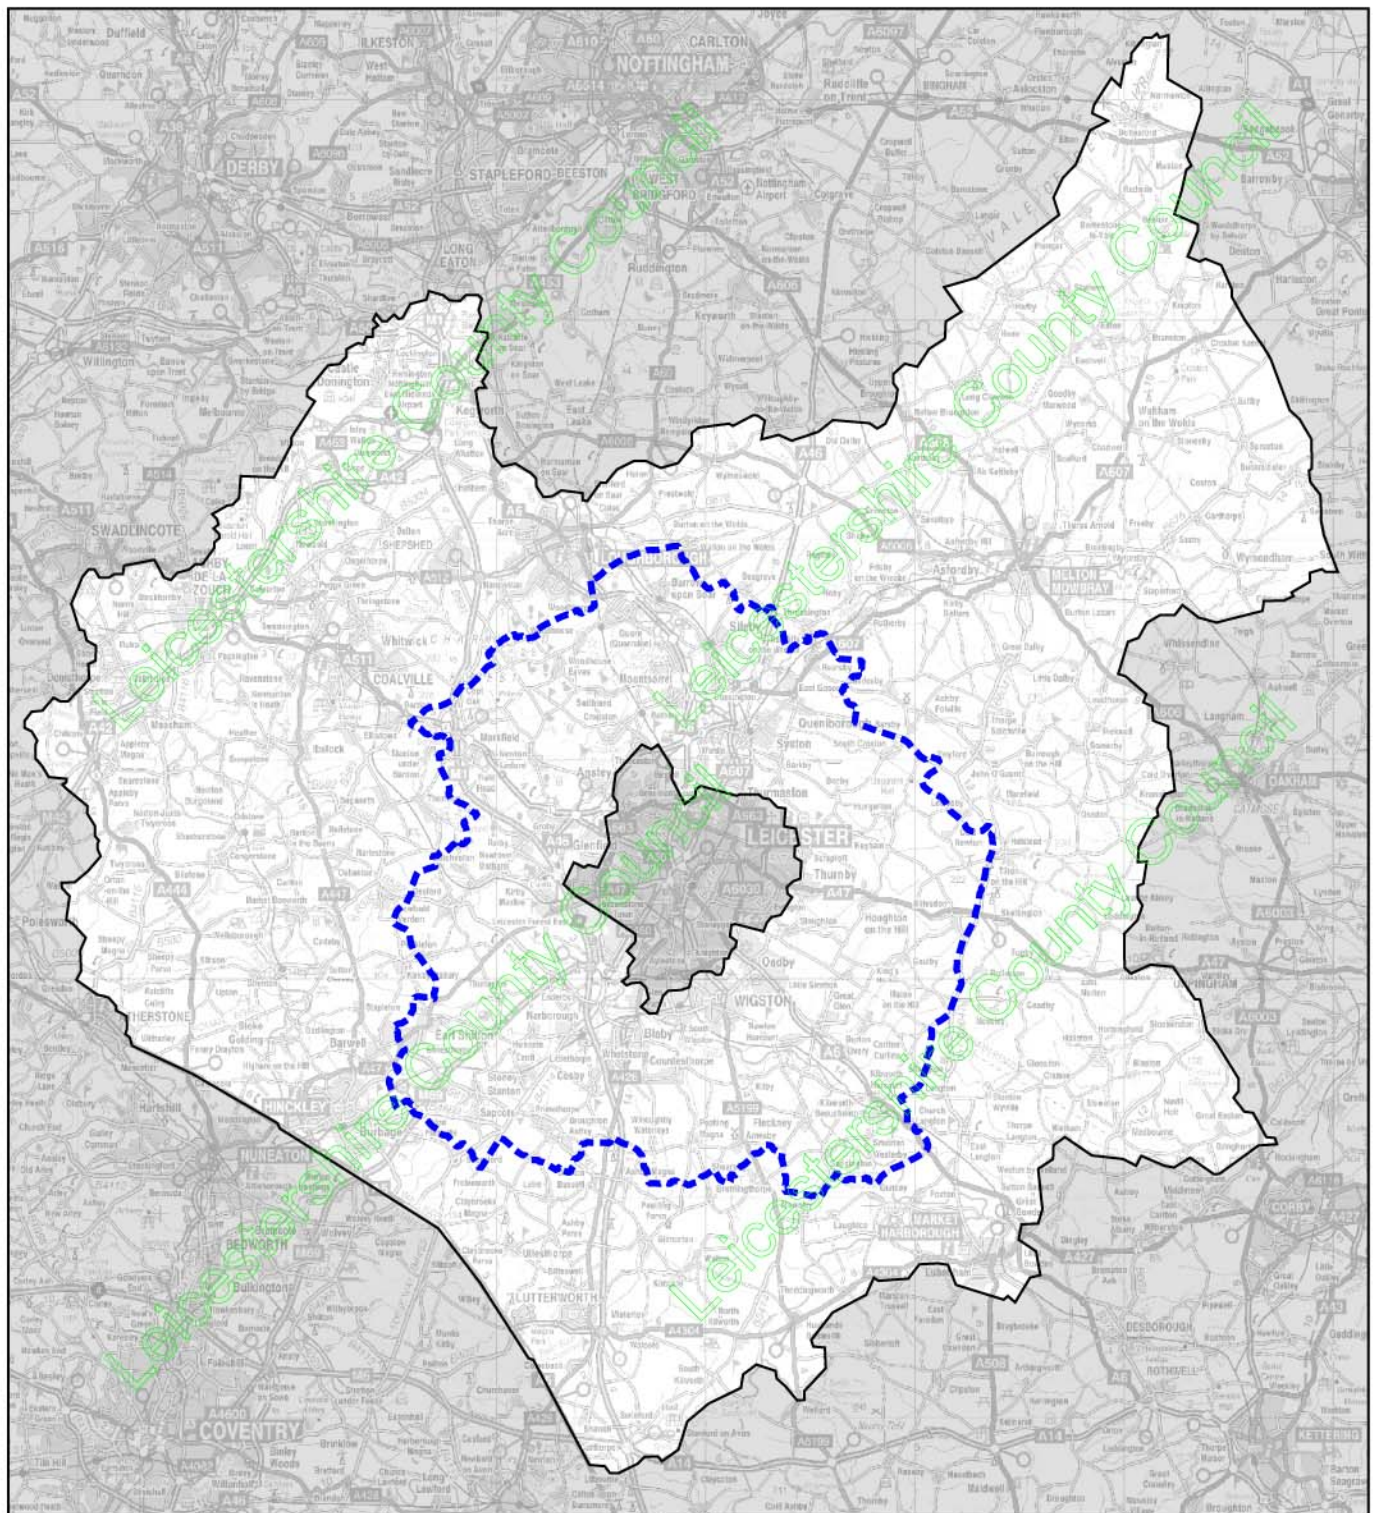

**Figure 3.2**  
**Central Leicestershire transport model area**

Not to scale

**Key**

Central Leicestershire  
transport model area

© Crown copyright 2006. All rights reserved  
Use of this image is limited to viewing on-line and printing one copy.  
Leicestershire County Council. LA100019271