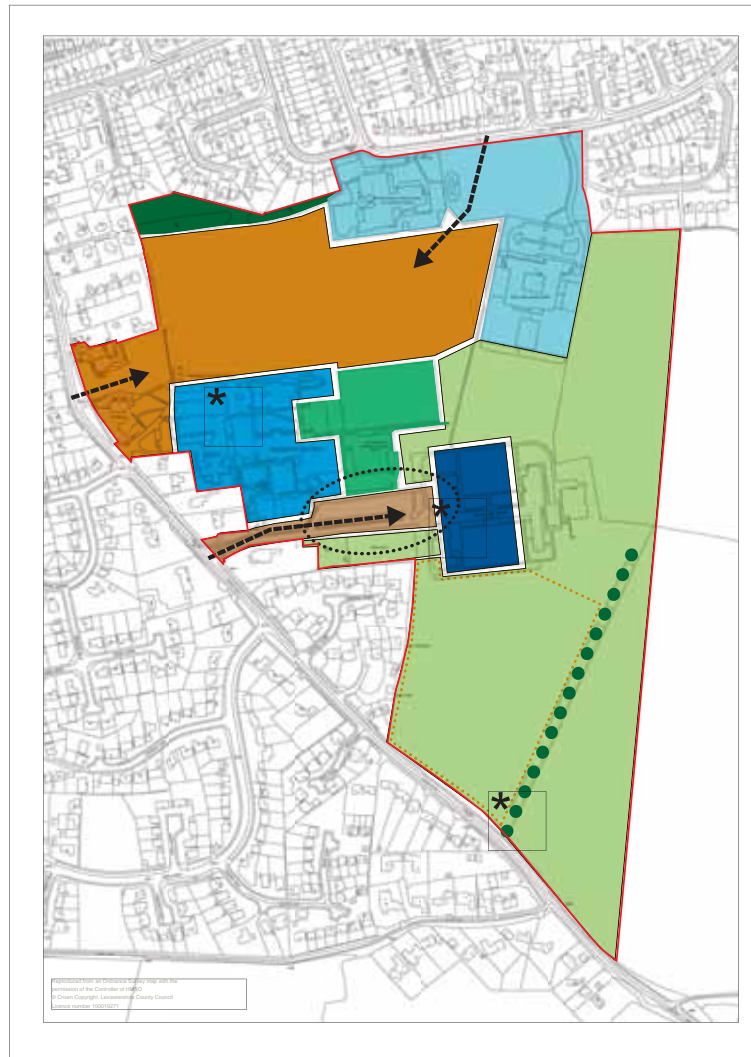

Legend

-  Site Boundary
-  King Edward VII School
-  Playing Fields
-  Sherard and Birchwood School Sites
-  Sports Centre and All Weather Pitch
-  Post 16 Education Centre
-  Small Woodland
-  Residential
-  Infrastructure/Transport Hub
-  Potential Access Points
-  Retained Tree Line
-  Potential Future Residential Expansion
-  Potential Landmarks

Option 1

Option 2