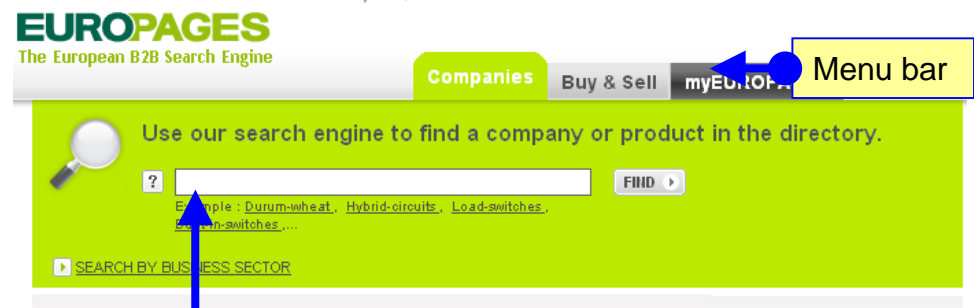

Step 3: europeanpages.co.uk homepage

Type in this search box if you looking for:

1. A company name such as **tesco** or
2. Products such as **jewellery**
3. Now click on 'Find' button

Continued overleaf →