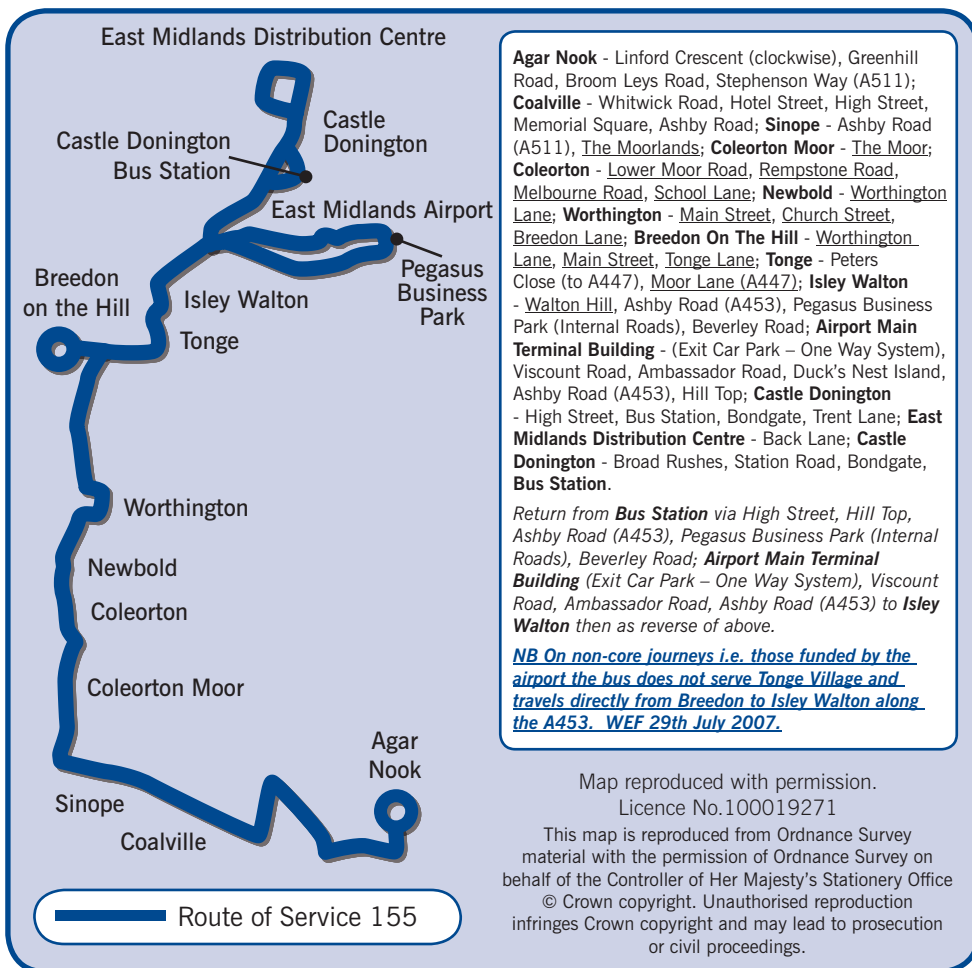

Sample fares:

Coalville, Memorial Square to East Midlands Airport

£1.80 adult single, £3.30 adult return

Castle Donington, Bus Station to East Midlands Airport

£1.40 adult single, £2.60 adult return

Coalville, Whitwick Rd/Stephenson Way to Castle Donington, Bus Station

£2.00 adult single, £3.70 adult return

Child concessions approximately half fare. Older and disabled persons' travel concessions valid in accordance with current terms and conditions.

A large print version of this timetable is available upon request.
Please contact the Passenger Transport Helpline on 0116 305 8777.

Timetable Re-printed: August 2007 Leicestershire County Council.
The above information is correct at the time of being printed but may be subject to change.

Need more information?

traveline
public transport info
0871 200 22 33
www.traveline.info
Calls from landlines cost 10p per minute

airlink
coalville 155

For bus timetable information call **traveline** on **0871 200 22 33** (calls from landlines cost 10p per minute, it will cost more from mobiles) or visit **www.traveline.info**

The 24 hour clock is used throughout this timetable