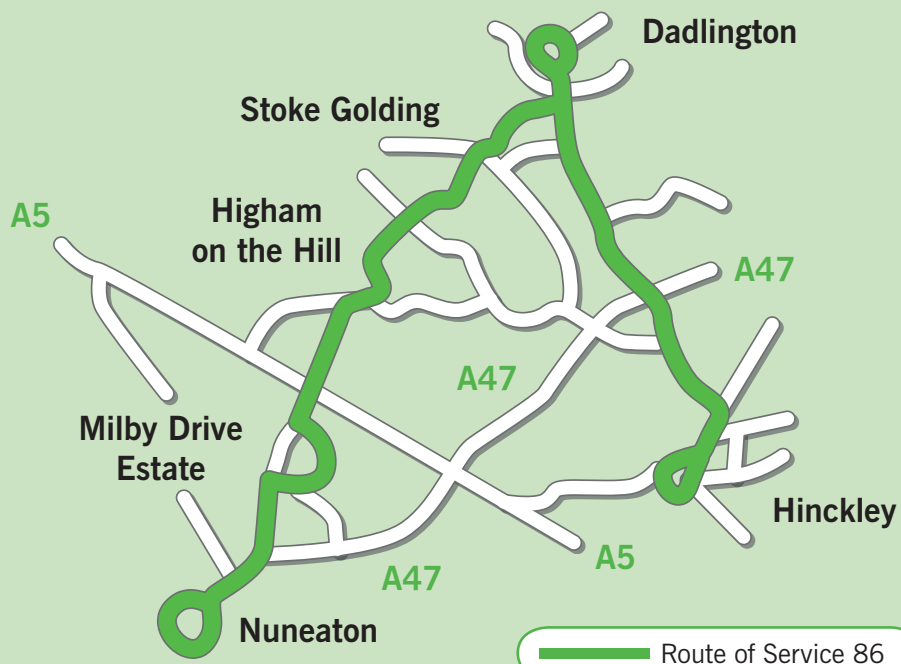

Sample Fares:

Nuneaton to Hinckley Bus Station

£2.10 adult single, £3.90 adult return.

Nuneaton to Stoke/Dadlington

£1.80 adult single, £3.30 adult return.

Child/older person's concession approximately half adult fare.

Route Description - HINCKLEY - Bus Station, Waterloo Road, Lancaster Road, Trinity Lane, Mansion Street, Lower Bond Street, Hollycroft, Stoke Road, Hinckley Road **DADDLINGTON** - Main Street, The Green, Hinckley Road **STOKE GOLDING** - Main Street, Station Road, Higham Lane, Stoke Lane **HIGHAM ON THE HILL** - Main Street, Nuneaton Lane, A5 Higham Lane **NUNEATON** - Milby Drive, Wallingford Avenue, Pallet Drive, Coniston Way, St Nicholas Park Drive, Higham Lane, Old Hinckley Road, Leicester Road, Bond Gate, Newdegate Street, Harefield Road, Bus Station. **RETURN JOURNEYS NUNEATON** - Bus Station, Harefield Road, Back Street, Leicester Road, Weddington Road, Old Hinckley Road and then reverse of the route above to **HINCKLEY** Bus Station.

Nuneaton - Higham on the Hill - Stoke Golding - Dadlington - Hinckley**86****Monday to Saturday**Operated by **Centrebus**

Nuneaton, Bus Station A4	0716	0816	0916	1016	1116	1216	1316	1416	1516	1616	1716	1816
Nuneaton, Milby Drive / Pallett Drive	0726	0826	0926	1026	1126	1226	1326	1426	1526	1626	1726	1826
Higham on the Hill, Nuneaton Lane	0731	0831	0931	1031	1131	1231	1331	1431	1531	1631	1731	1831
Stoke Golding, Main Street	0735	0835	0935	1035	1135	1235	1335	1435	1535	1635	1735	1835
Dadlington, Main Street	0739	0839	0939	1039	1139	1239	1339	1439	1539	1639	1739	1839
Stoke Golding Convent	0741	0841	0941	1041	1141	1241	1341	1441	1541	1641	1741	1841
Hinckley Bus Station Stand W3	0749	0849	0949	1049	1149	1249	1349	1449	1549	1649	1749	1849