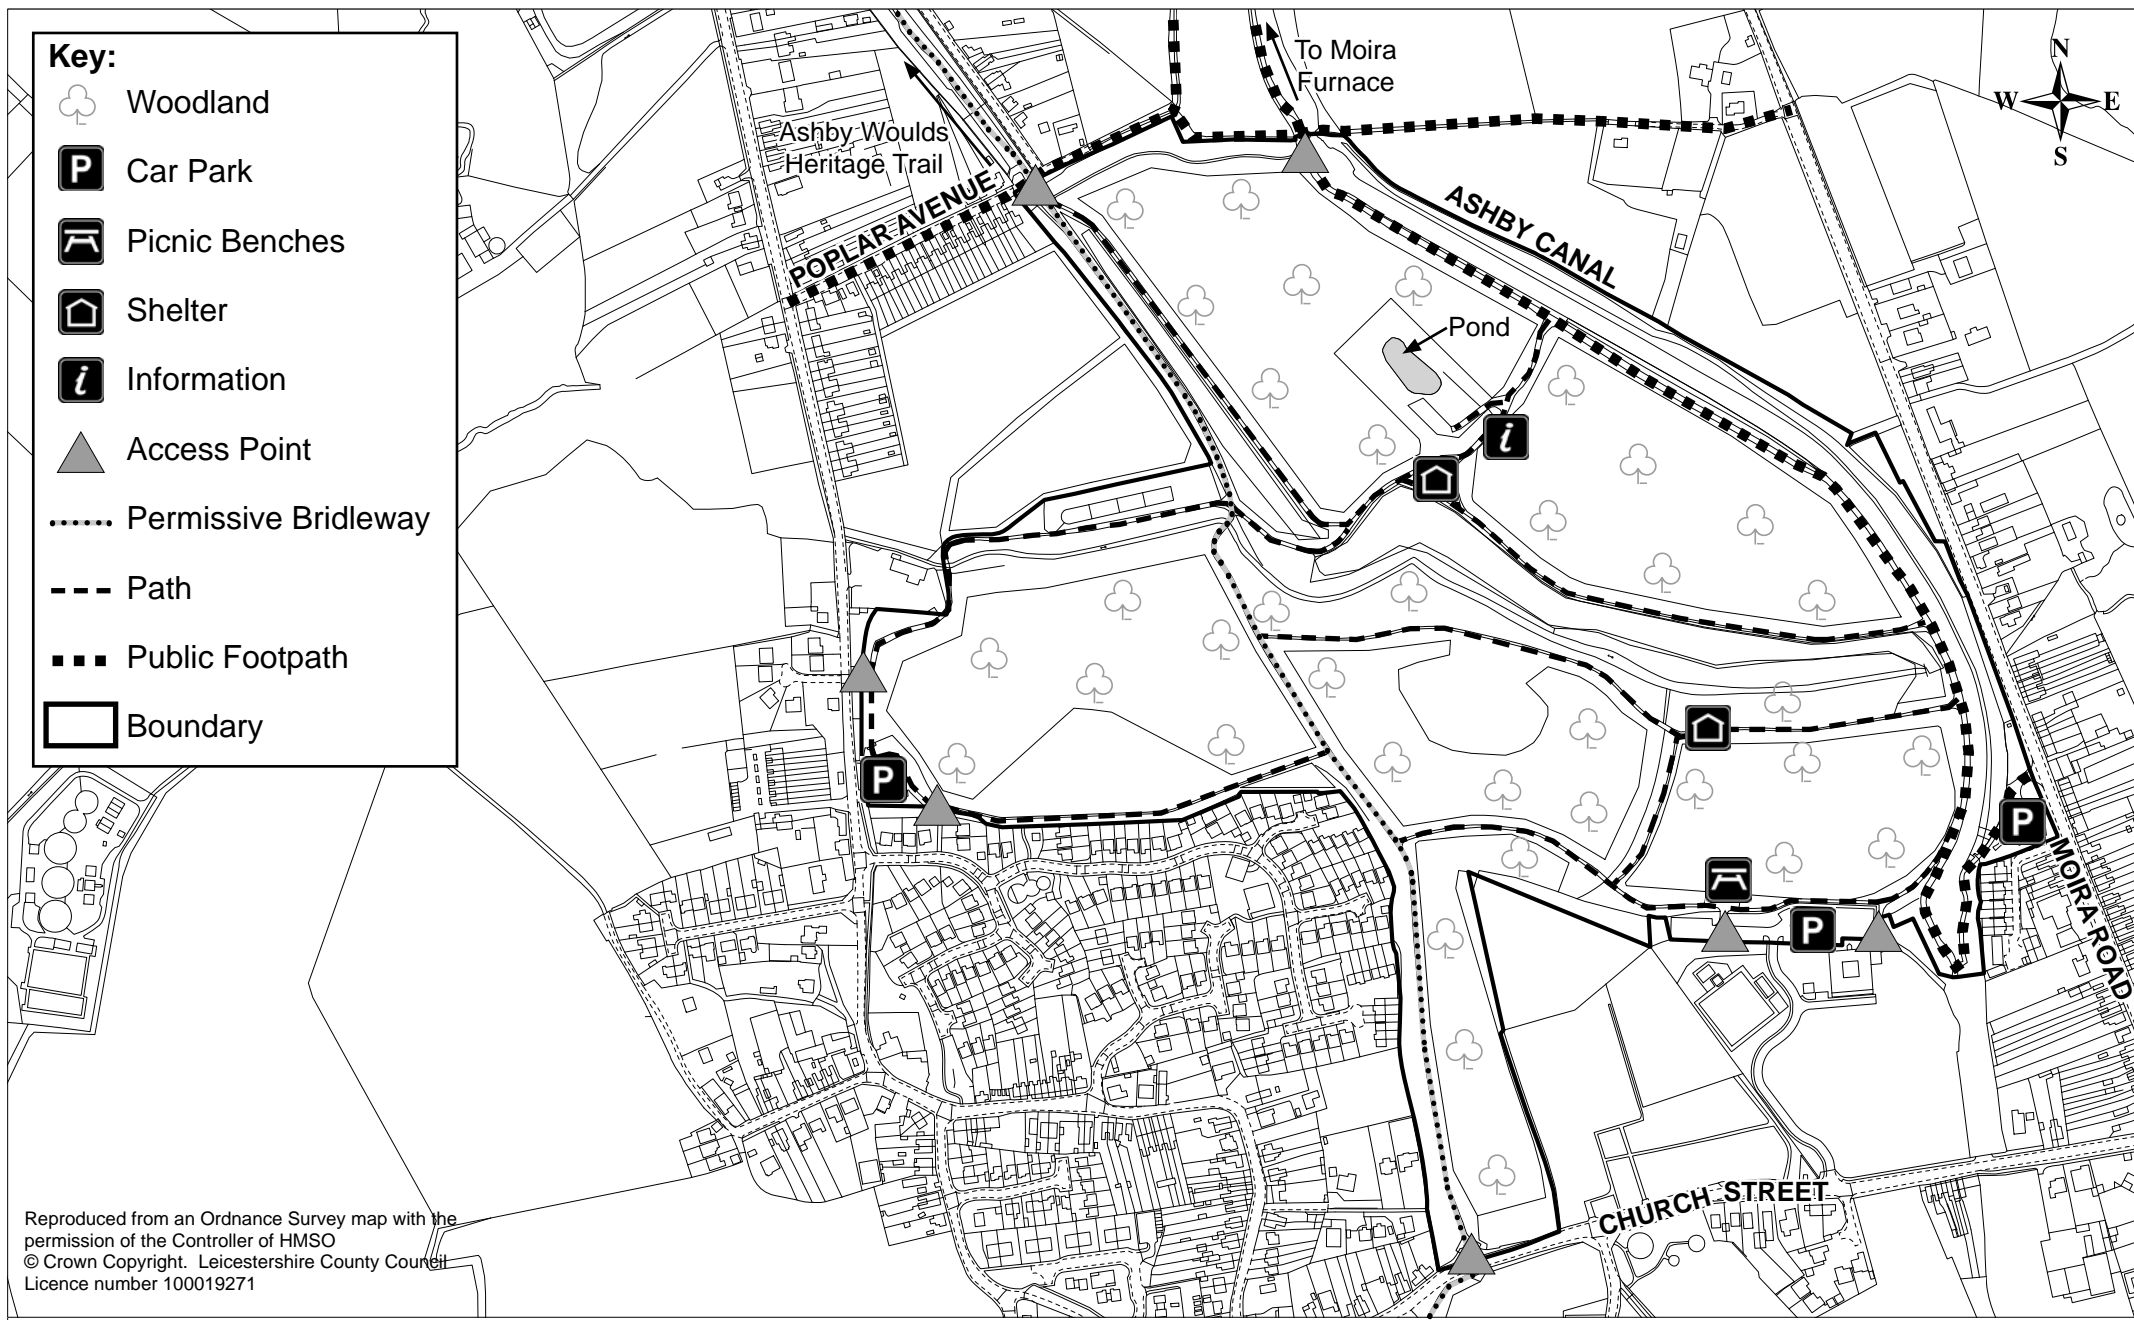

Key:

-  Woodland
-  Car Park
-  Picnic Benches
-  Shelter
-  Information
-  Access Point
-  Permissive Bridleway
-  Path
-  Public Footpath
-  Boundary

Reproduced from an Ordnance Survey map with the permission of the Controller of HMSO
© Crown Copyright. Leicestershire County Council
Licence number 100019271

Donisthorpe Woodland Park

Not to Scale

Property Services
Corporate Resources Department
County Hall, Glenfield.
Leicester. LE3 8RE
Tel:0116 232 3232