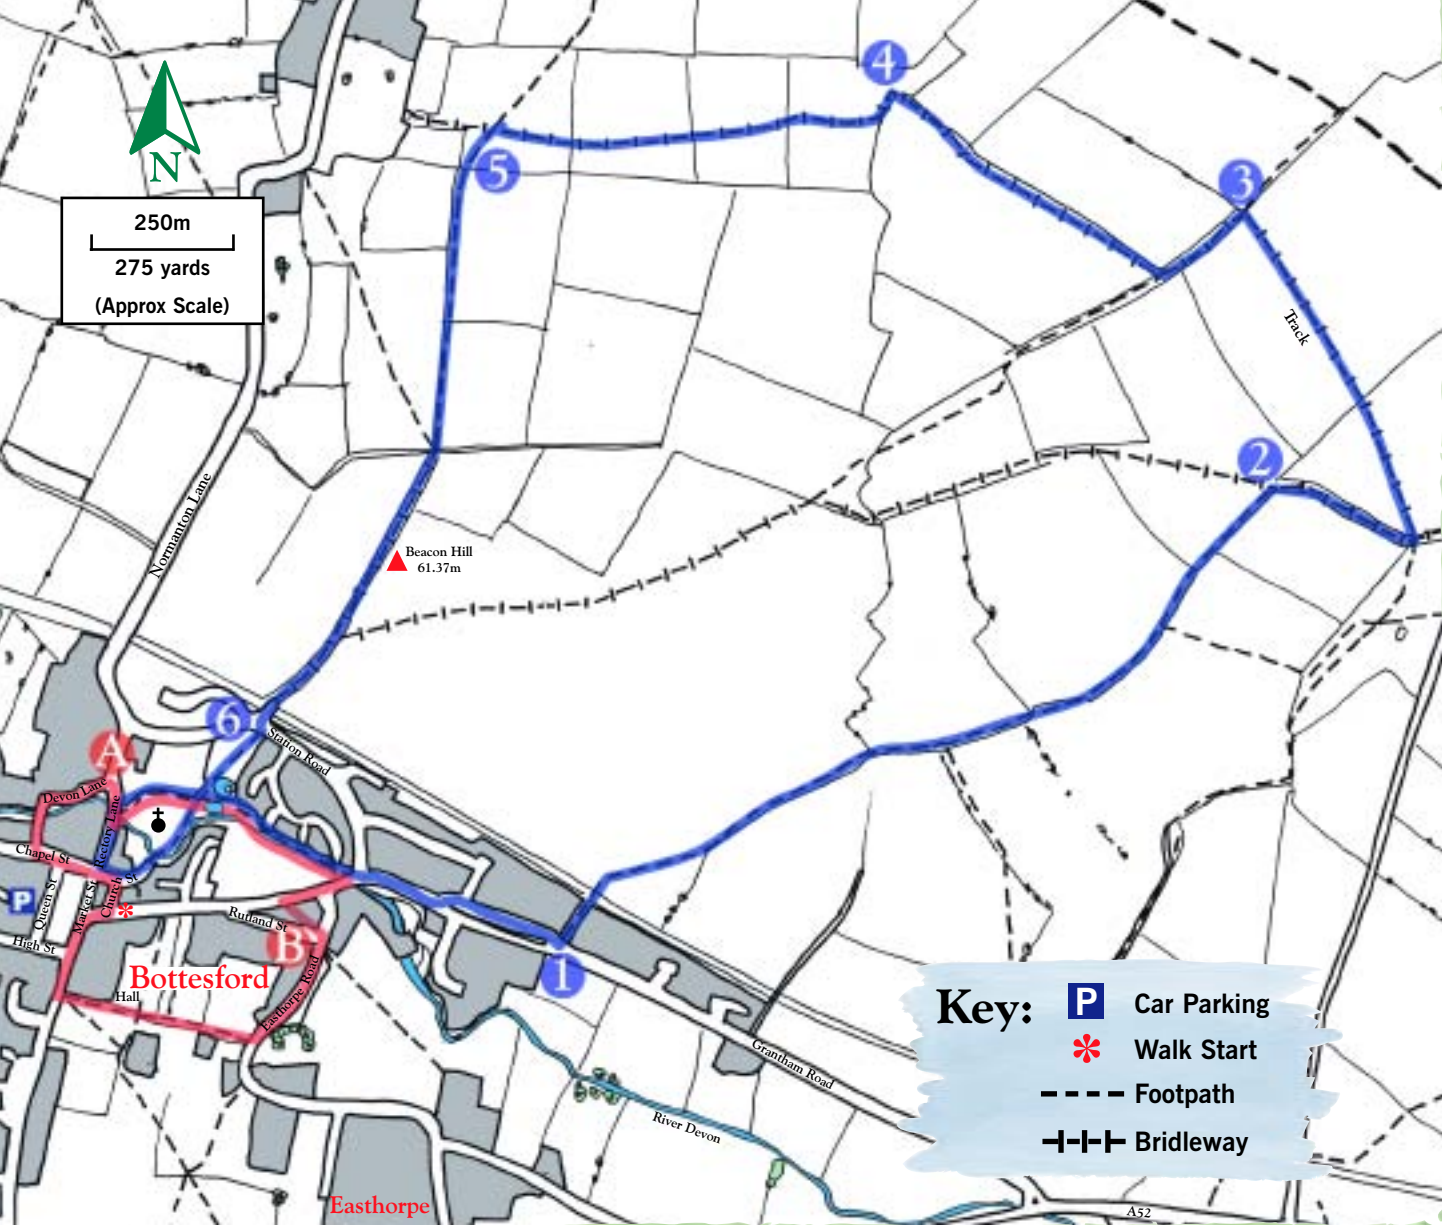

250m
275 yards
(Approx Scale)

Key:

- P** Car Parking
- *** Walk Start
- Footpath
- |-|- Bridleway

Easthorpe

A52