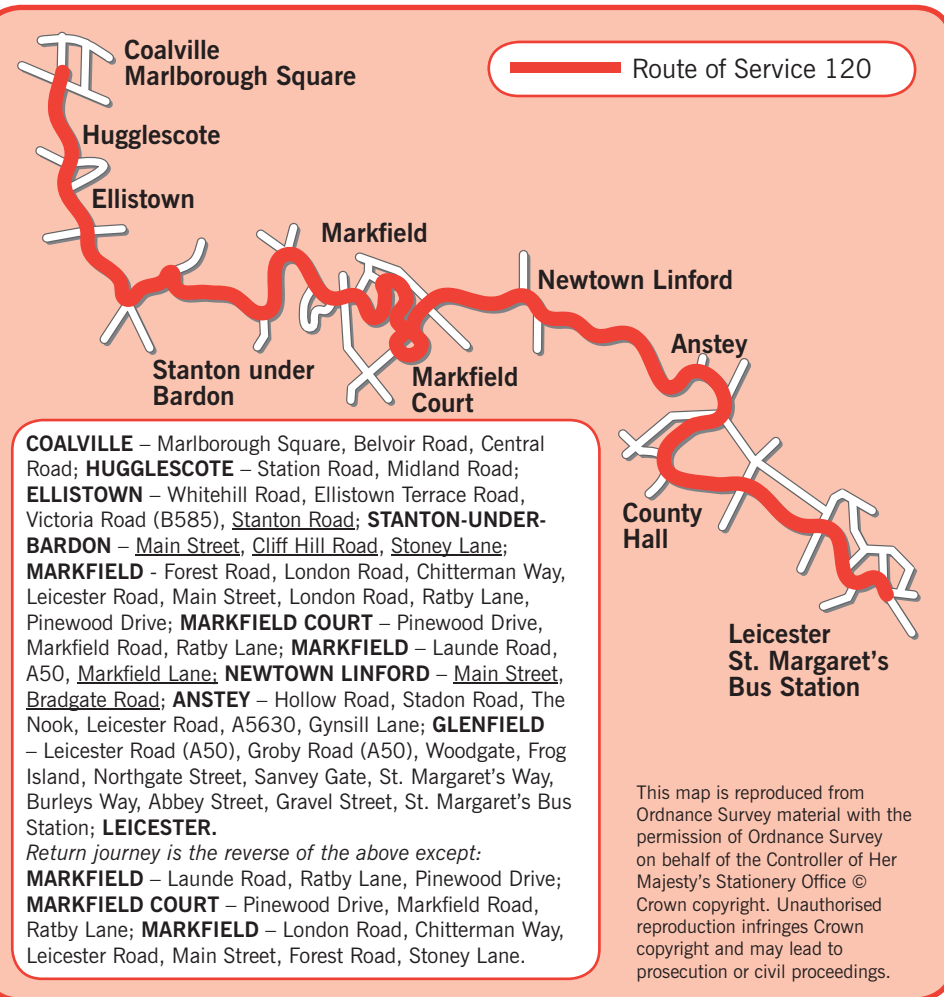

Sample fares:

Newton Linford to Leicester

£1.60 adult single, £3.00 adult return

Stanton-under-Bardon to Coalville

£1.50 adult single, £2.80 adult return

Markfield Court to Anstey

£1.50 adult single, £2.80 adult return

Child concessions approximately half fare. Older and disabled persons' travel concessions valid in accordance with current terms and conditions.

Timetable Re-printed: August 2009 Leicestershire County Council. Licence Number 100019271.
The above information is correct at the time of being printed but may be subject to change.

Need more information?

traveline
public transport info
0871 200 22 33
www.traveline.info
BT callers charged 10p per min plus 6p set-up fee per call. Mobile and other provider's charges vary.

Leicestershire County Council bus timetables and guides can be downloaded from:
www.leics.gov.uk/transport_downloads

The 24 hour clock is used throughout this timetable

Comments & Suggestions

We welcome your views on local bus services.

Write to us at: Marketing, The Passenger Transport Unit, HT&WM, Leicestershire County Council, County Hall, Glenfield, Leicestershire, LE3 8RA
or e-mail: passengertransport@leics.gov.uk

Publication No. 20070103-120