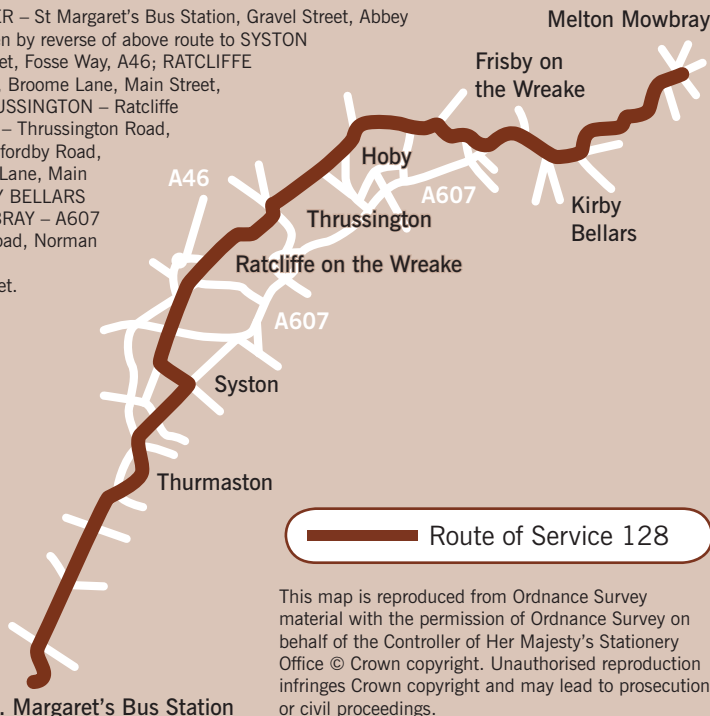

Sample fares:

Thrussington to Leicester

£2.15 adult single, £4.00 adult return.

Syston to Melton Mowbray

£2.15 adult single, £4.00 adult return.

Frisby on the Wreake to Ratcliffe on the Wreake

£1.55 adult single, £2.90 adult return.

Child concessions approximately half fare. Older and disabled persons' travel concessions valid in accordance with current terms and conditions.

Route Description

MELTON MOWBRAY – Windsor Street, Sherrard Street, Leicester Street, A607 Leicester Road; KIRBY BELLARS – A607 Leicester Road; FRISBY ON THE WREAKE – Great Lane, Main Street, Water Lane, Washstones Lane, Asfordby Road; HOBY – Ragdale Road, Main Street, Thrussington Road; THRUSSINGTON – Hoby Road, Rearsby Road, Ratcliffe Road; RATCLIFFE ON THE WREAKE – Thrussington Road, Main Street, Broome Lane, A46; SYSTON – Fosse Way, High Street, Melton Road; THURMASTON – Melton Road, A607 Newark Road, A607 Melton Road; LEICESTER – A607 Melton Road, A607 Belgrave Road, Belgrave Gate, Abbey Street, St Margaret's Bus Station.

Return journey LEICESTER – St Margaret's Bus Station, Gravel Street, Abbey Street, Belgrave Gate, then by reverse of above route to SYSTON – Melton Road, High Street, Fosse Way, A46; RATCLIFFE ON THE WREAKE – A46, Broome Lane, Main Street, Thrussington Road; THRUSSINGTON – Ratcliffe Road, Hoby Road; HOBY – Thrussington Road, Main Street; FRISBY – Asfordby Road, Washstones Lane, Water Lane, Main Street, Great Lane; KIRBY BELLARS – A607; MELTON MOWBRAY – A607 Leicester Road, Wilton Road, Norman Way, Chapel Street, King Street, Windsor Street.