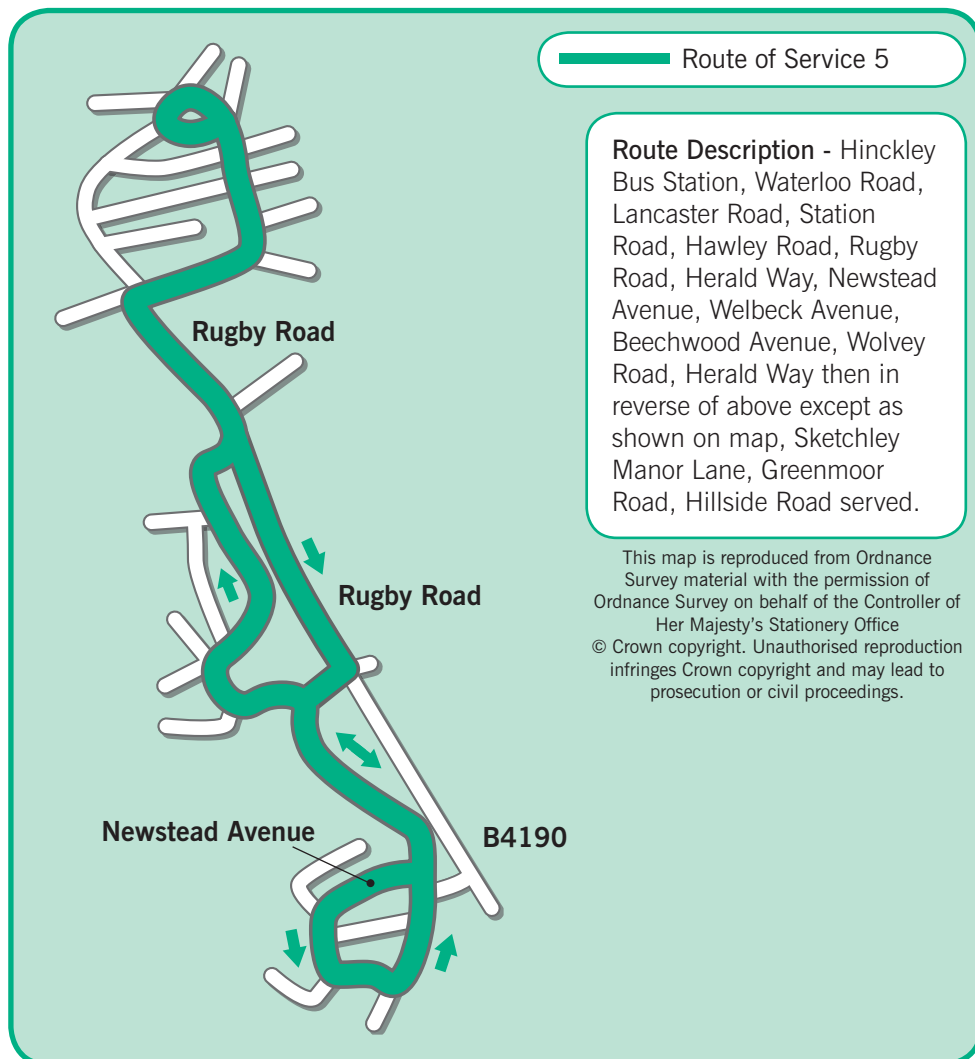

Sample Fares:

Hinckley Bus Station to Sketchley Dye Works

£1.00 adult single, £1.90 adult return

Hinckley Bus Station to Three Pots

£1.20 adult single, £2.20 adult return

Child concessions approximately half fare. Older and disabled persons' travel concessions valid in accordance with current terms and conditions.

The 24 hour clock is used throughout this timetable

Comments & Suggestions

We welcome your views on local bus services.

Write to us at: Marketing, The Passenger Transport Unit, HT&WM, Leicestershire County Council, County Hall, Glenfield, Leicestershire, LE3 8ZQ
or e-mail: passengertransport@leics.gov.uk

Publication No. 20070117-5

Service

5

Hinckley - Three Pots

**26th JANUARY
2009**

An hourly bus service provided by **Leicestershire County Council** operated by **Centrebus**

UPDATED

Monday to Saturday

This service is provided by  Leicestershire County Council

Operated by **Centrebus**

Hinckley, Bus Station W3	0720	0820	0920	1020	1120	1220	1320	1420	1520	1620	1720	1820
Burbage, Three Pots (Newstead Avenue)	0727	0827	0927	1027	1127	1227	1327	1427	1527	1627	1727	1827
Hinckley, Bus Station	0735	0835	0935	1035	1135	1235	1335	1435	1535	1635	1735	1835