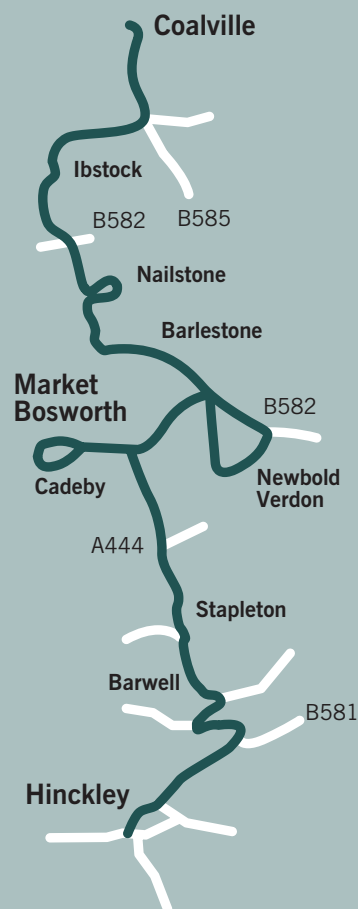

Sample fares:

Coalville to Hinckley

£2.10 adult single, £3.90 adult return

Coalville to Ibstock, Co-op

£1.50 adult single, £2.80 adult return

Market Bosworth to Hinckley

£2.10 adult single, £3.90 adult return

Child concessions approximately half fare. Older and disabled persons' travel concessions valid in accordance with current terms and conditions.

Coalville: Marlborough Square, Belvoir Road, Central Road, Station Road, **Hugglescote:** Midland Road, Whitehall Road, Ibstock Road, **Ellistown:** Leicester Road, Ashby Road, Melbourne Road, Hinckley Road, **Ibstock:** A447, Belchers Bar, B582, Grange Lane, Bagworth Road, **Nailstone:** Main Street, A447, Hinckley Road, **Osbaston:** Barton Road, **Barlestone:** West End, Newbold Road, Barlestone Road, **Newbold Verdon:** Dragon Lane, Main Street, Barlestone Road, Bosworth Lane, **Market Bosworth:** The Park, Rectory Lane, Market Place, Park Street, The Park, A447, **Cadeby:** Main Road, A447, **Stapleton:** Main Street, Hinckley Road, B5325, Stapleton Lane, **Barwell:** Chapel Street, The Common, A47, Leicester Road, **Hinckley:** Leicester Road, Holliers Walk, Council Road, The Borough, Mansion Street, Trinity Lane, Lancaster Road, Waterloo Road to Hinckley Bus Station.

Return via the reverse of the above.

 Route of Service 159

This map is reproduced from Ordnance Survey material with the permission of Ordnance Survey on behalf of the Controller of Her Majesty's Stationery Office © Crown copyright. Unauthorised reproduction infringes Crown copyright and may lead to prosecution or civil proceedings.