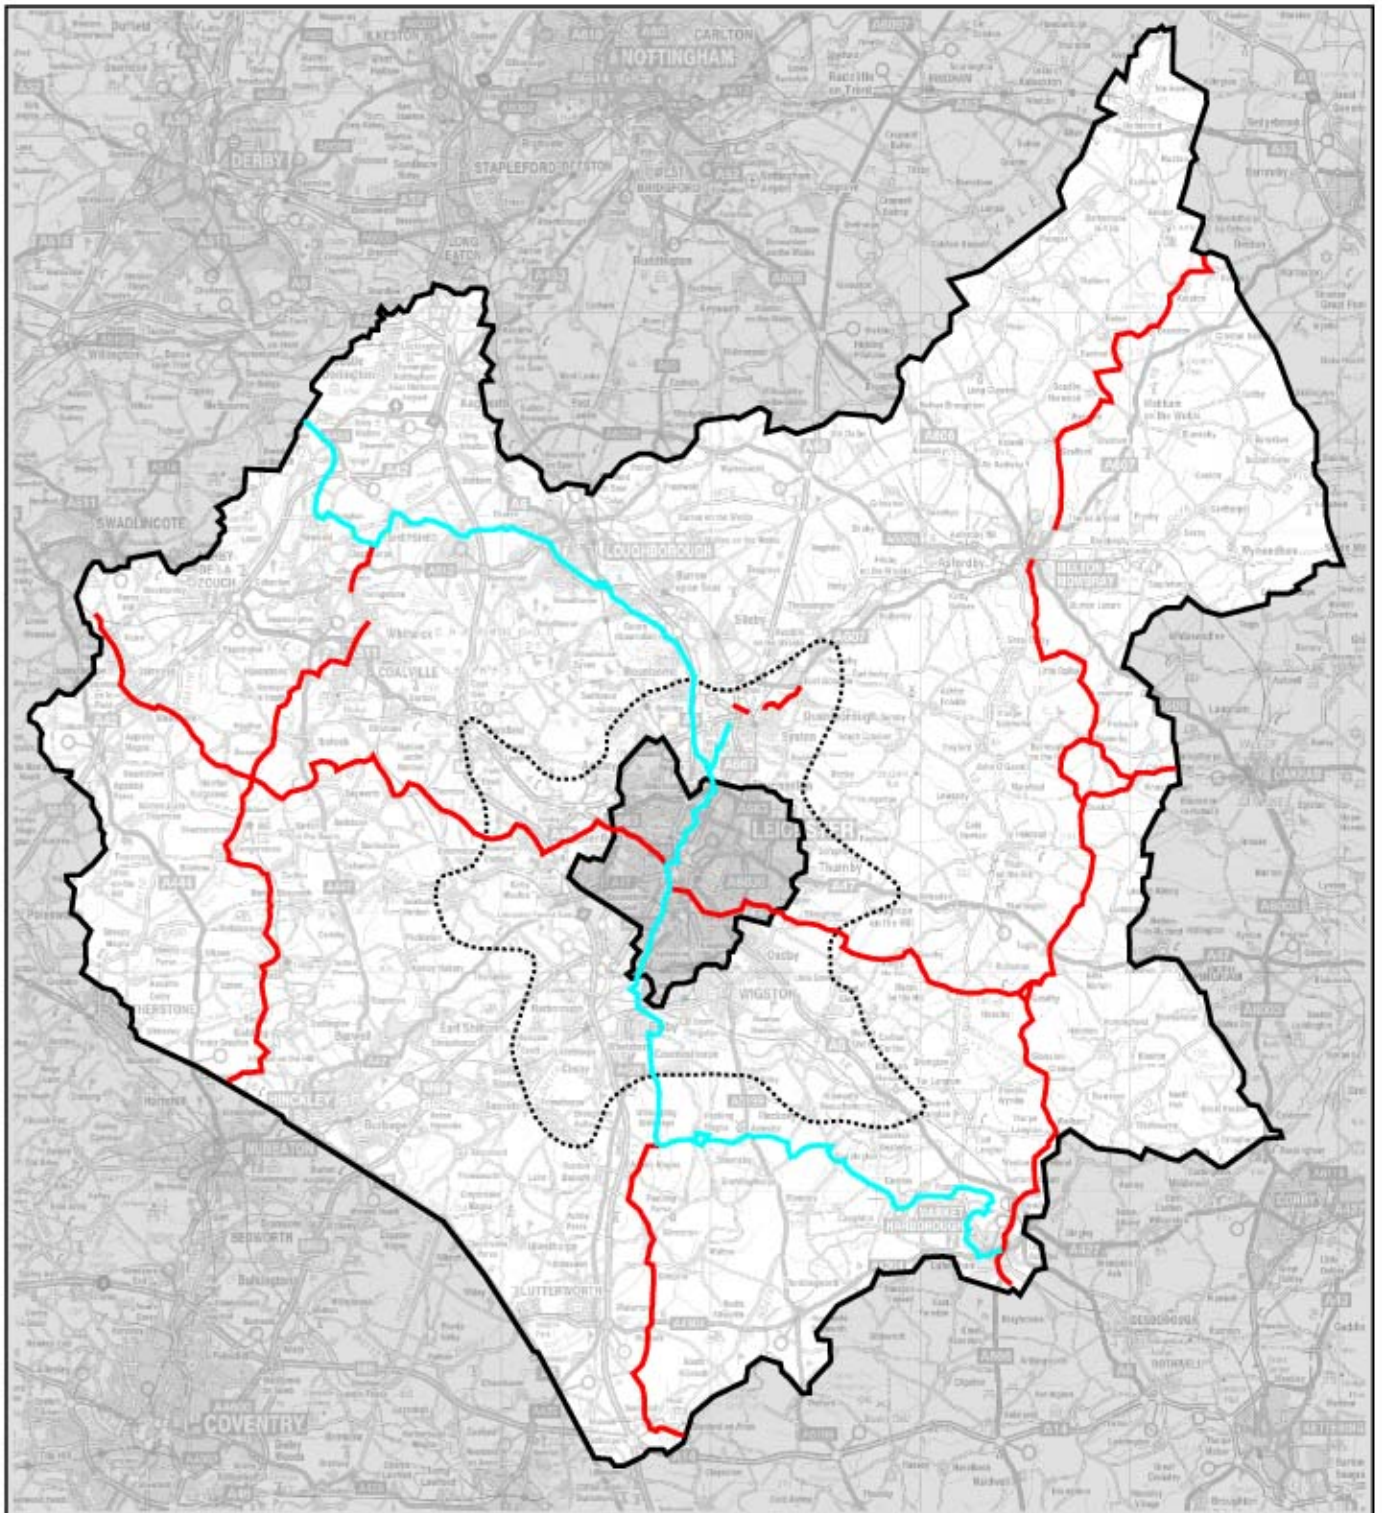

Plan 6 National Cycle Network improvements during LTP1

© Crown copyright. All rights reserved.
Leicestershire County Council.
LA100019271 Published 2006

Not to scale

Key

- Leicester City Council boundary
- Central Leicestershire boundary
- National Cycle Network before LTP1
- National Cycle Network improvements during LTP1