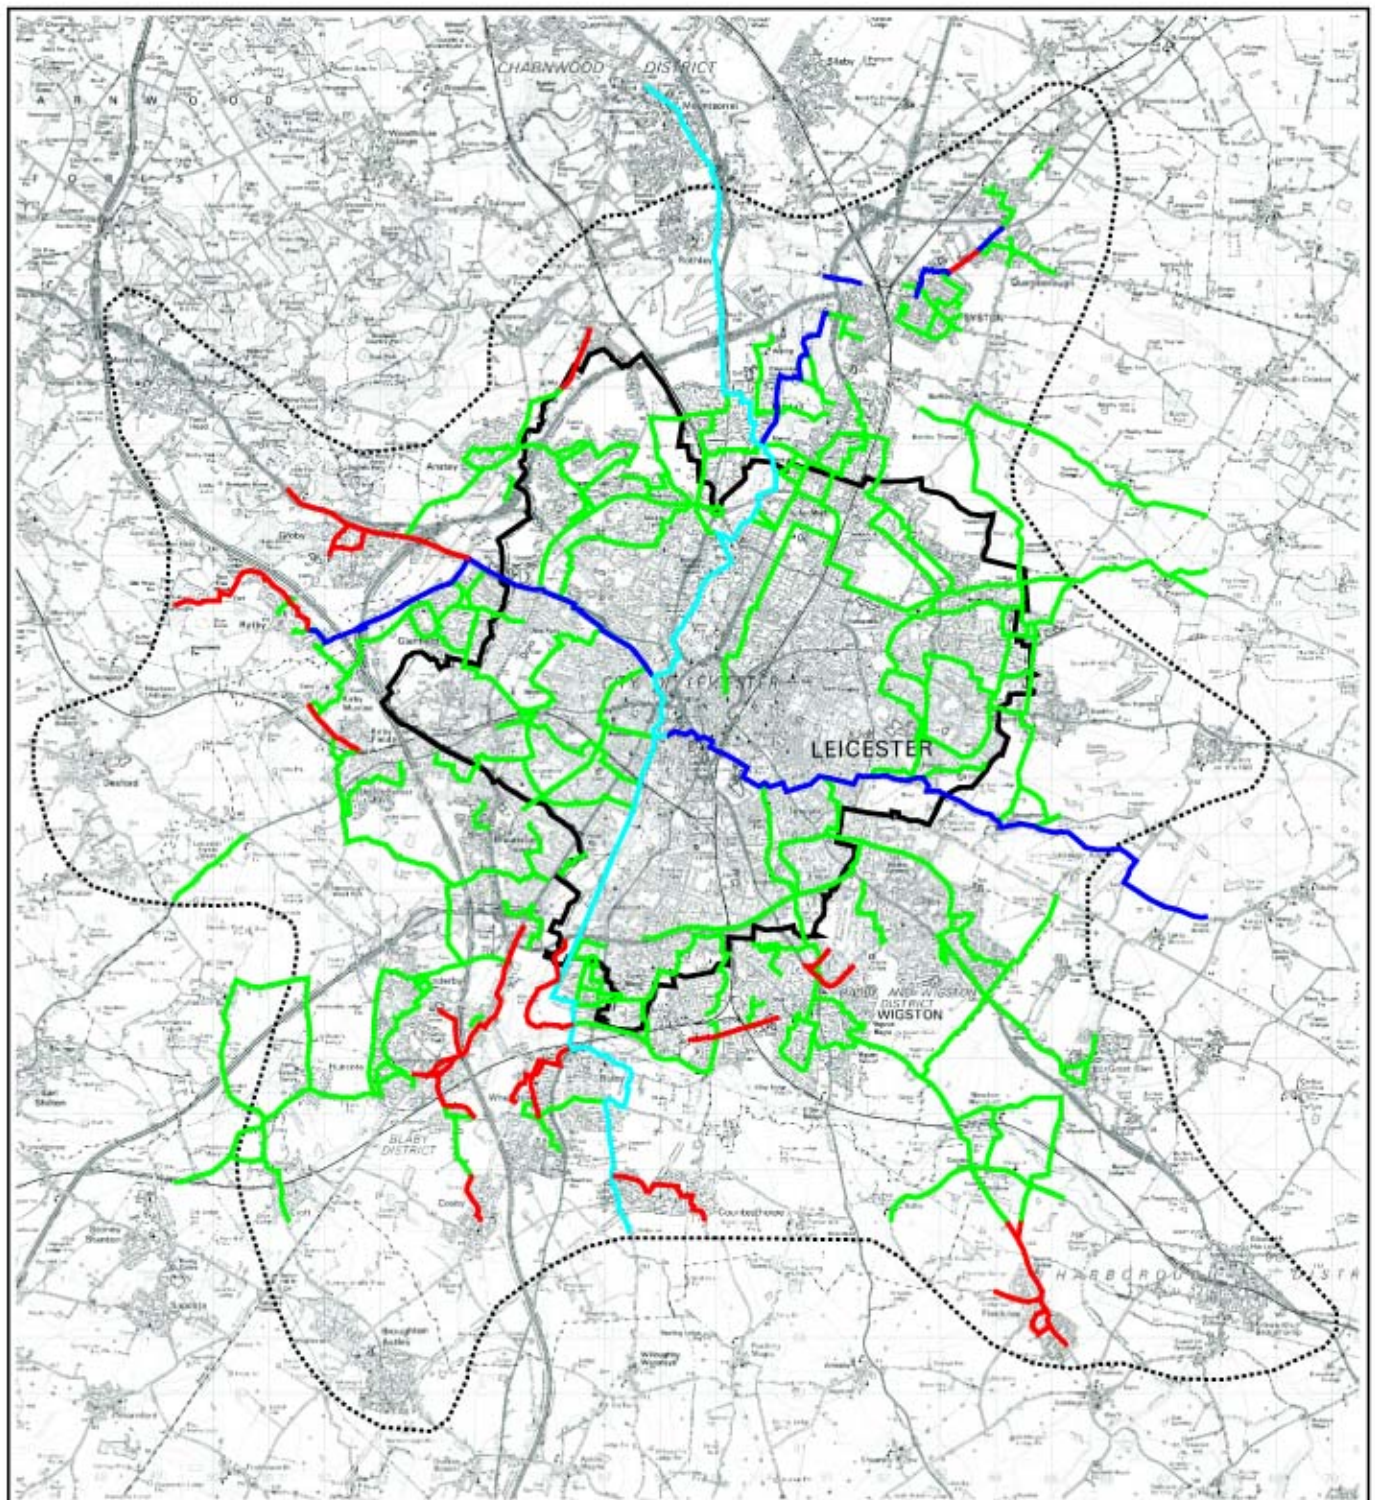

Plan 5 Central Leicestershire cycle network improvements during LTP1

Note:
To show continuity of routes some
Leicester City routes are shown

Key

- Leicester City Council boundary
- Central Leicestershire boundary
- Cycle network before LTP1
- Cycle network/advisory route improvements during LTP1
- National Cycle Network before LTP1
- National Cycle Network improvements during LTP1

© Crown copyright. All rights reserved.
Leicestershire County Council.
LA100019271 Published 2006

Not to scale