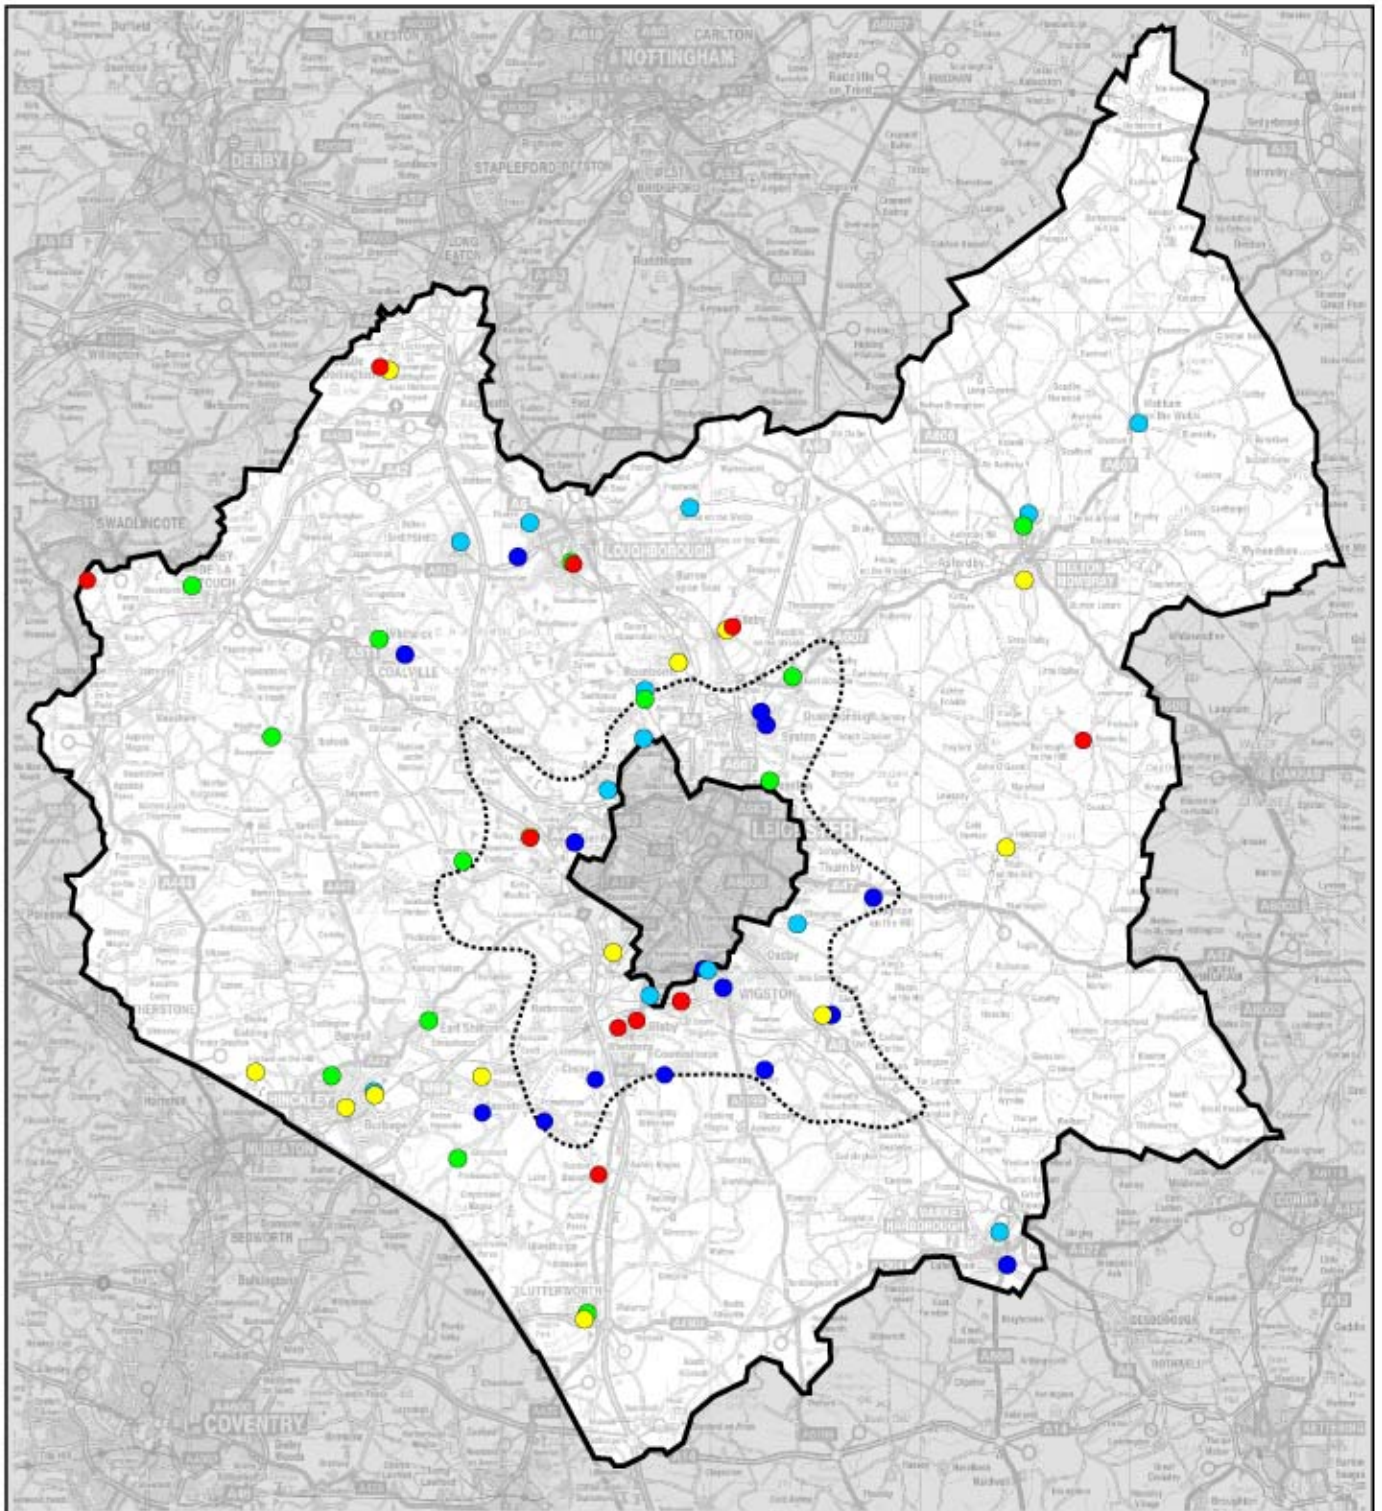

# Plan 4

## Traffic calming schemes carried out during LTP1

© Crown copyright. All rights reserved.  
 Leicestershire County Council.  
 LA100019271 Published 2006

Not to scale

### Key

- Leicester City Council boundary
- ..... Central Leicestershire boundary

Traffic calming schemes carried out during LTP1:

- |           |           |           |
|-----------|-----------|-----------|
| ● 2001/02 | ● 2002/03 | ● 2003/04 |
| ● 2004/05 | ● 2005/06 |           |