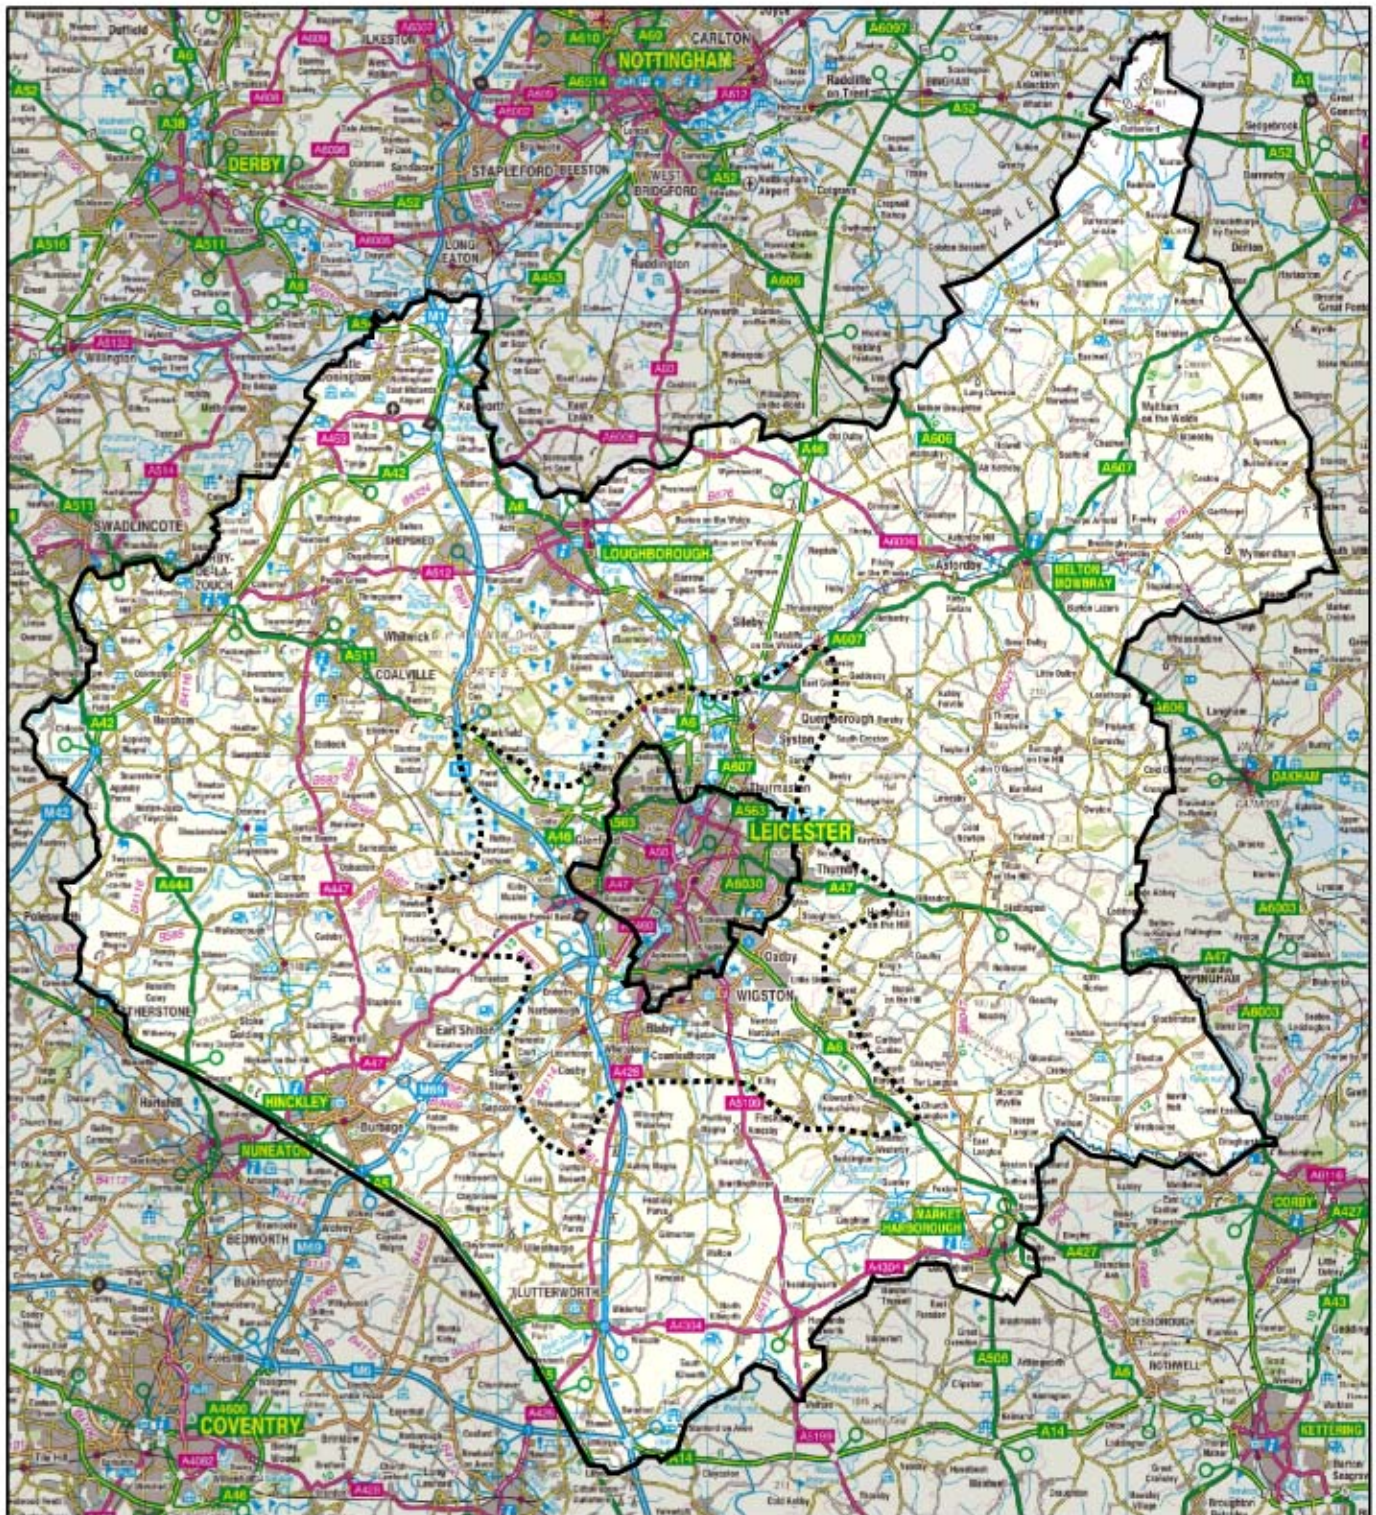

# Plan 1

## Map of Local Transport Plan area

### Key

- Leicester City Council boundary
- Central Leicestershire boundary

© Crown copyright. All rights reserved.  
 Leicestershire County Council.  
 LA100019271 Published 2006

Not to scale